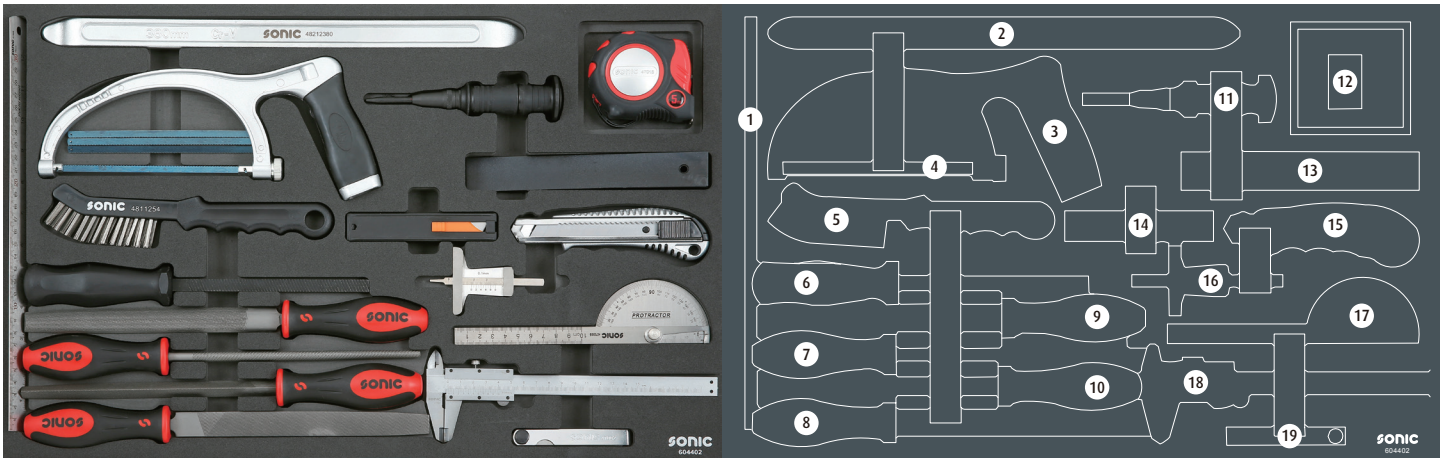

604402

	NO	Sonic NO	Size	Length	Q'ty
	1	47004	300mm	330mm	
	2	48212380		380mm	
	3	46602		270mm	
	4	46603		153mm	
	5	4811254		225mm	
	6	46905		270mm	
	7	46913	8"	320mm	
	8	46911	8"	320mm	
	9	46912	8"	320mm	
	10	46914	8"	320mm	
	11	45602		155mm	
	12	47013	5M	81mm	
	13	4821301	190X30mm	190mm	
	14	46806-1		119mm	

	NO	Sonic NO	Size	Length	Q'ty
	15	46806		157mm	
	16	47028		90mm	
	17	47005	180°	200mm	
	18	47003	150mm	230mm	
	19	47002		92mm	

*The inventory order list can also be found on our website under downloads at the specific article.